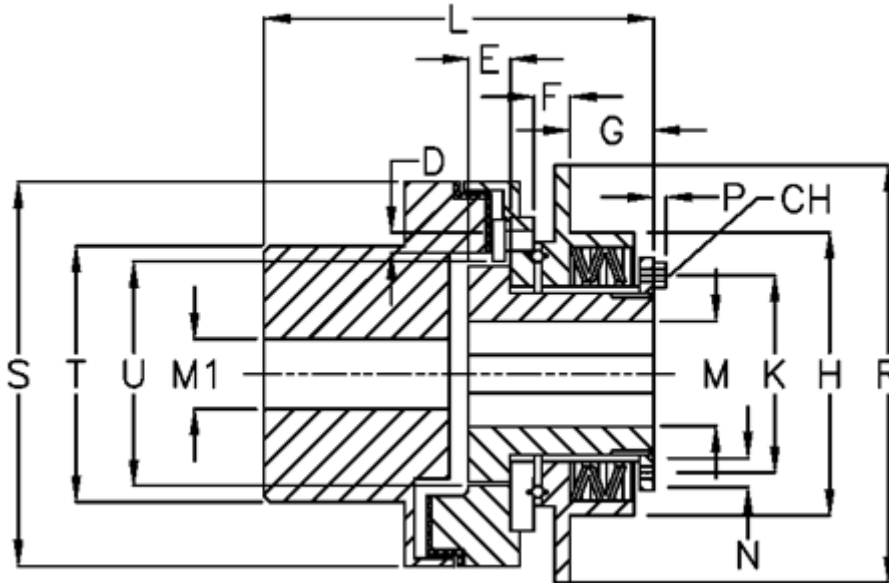

Article number: 46952533

Description: Safeguard mini G 25 L

## Measures

D	= 6xM5	L	= 98.0	U = 48
Disc spring mounting	= 3x1L	M1 max	= 35	
Disc spring version	= L - heavy	M max	= 25	
E	= 17.0	M min	= 10	
F	= 7.0	P	= 4.0	
G	= 23.0	R	= 100	
H	= 74	S	= 82	
K	= 54	T	= 53	